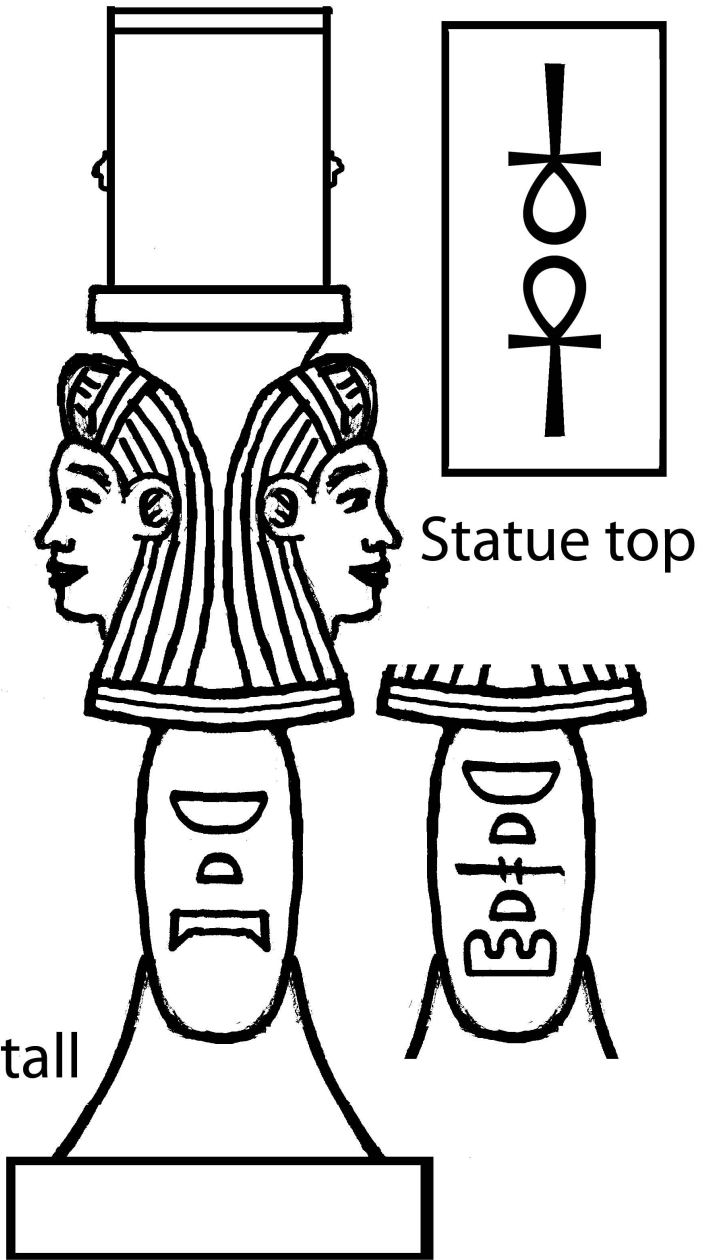

6.5 in. tall

Front and back
 (Queen of heaven, Queen of the desert (foreign lands))

Statue top

left side, right side