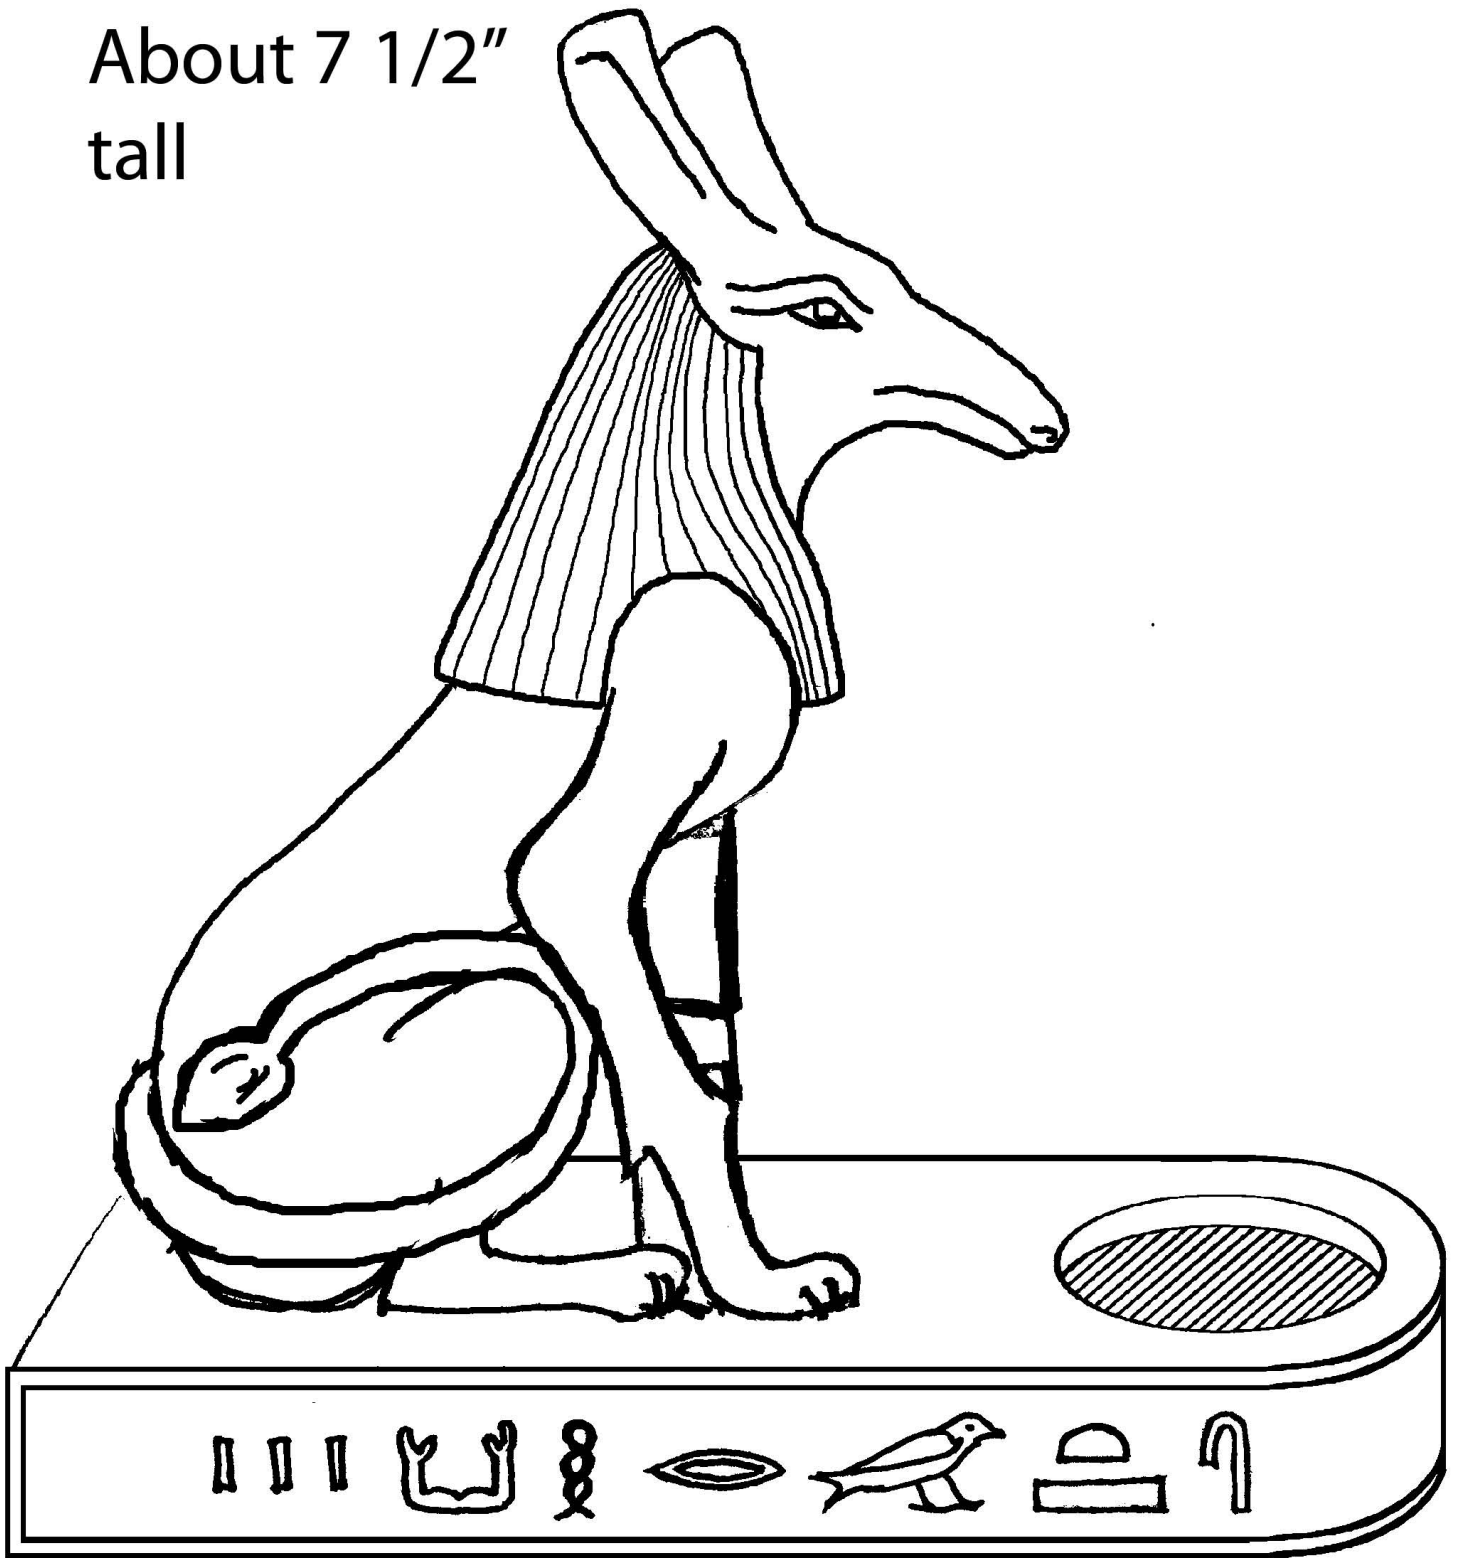

About 7 1/2"
tall

View from above, glyphs meaning "Neheh" (forever) and my initials, right space for sculptor signature.